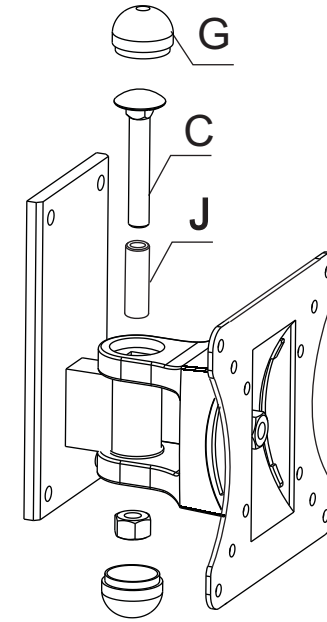

2

4

3

5

MUST BE FITTED BY A PROFESSIONAL