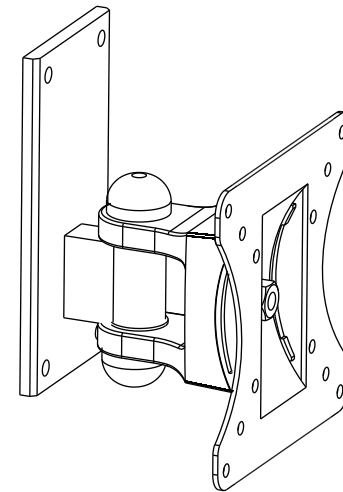

# MUST BE FITTED BY A PROFESSIONAL

1		WALL PLATE	x1	H		M4x12mm Cross round screw	x4
2		FRONT PLATE	x1	I		M5x12mm Cross round screw	x4
				J		M10x30mm Hollow tube	x1
3		Plastic Connector	x1	<b>1</b>			
A		M5.3x40mm Wallboard screw	x4				
B		M8 Plastic screw	x4				
C		M8x50 Carriage screw	x1				
D		M8x25 Carriage screw	x1				
E		M8 Screw nut	x2				
F		M8 Iron washer	x1				
G		Plastic cover	x2				

2

4

3

5

**MUST BE FITTED BY A PROFESSIONAL**