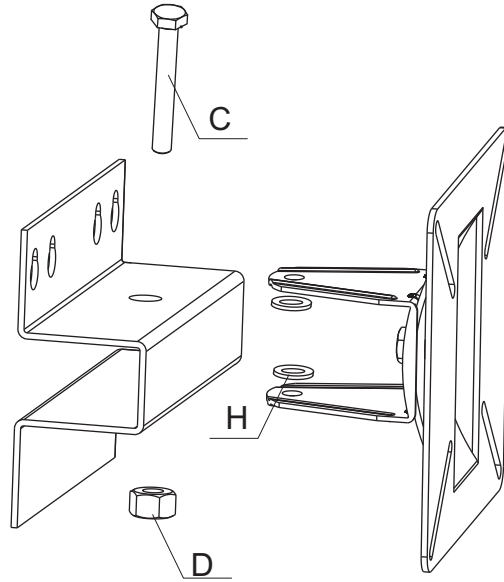

3543G

MUST BE FITTED BY A PROFESSIONAL

1		WALL PLATE	x1	M		M4x12mm Cross round screw	x4
				<div data-bbox="1120 231 1176 295" style="font-size: 2em; font-weight: bold; text-align: center;">1</div> 			

3

5

4

MUST BE FITTED BY A PROFESSIONAL