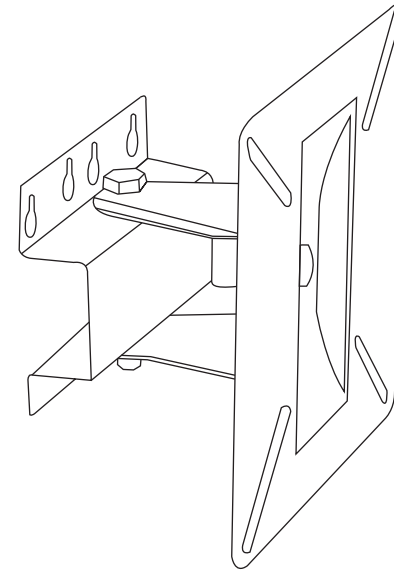

3543G

MUST BE FITTED BY A PROFESSIONAL

1		WALL PLATE	x1	M		M4x12mm Cross round screw	x4
				<div data-bbox="1120 231 1176 295" style="font-size: 2em; font-weight: bold; text-align: center;">1</div> 			

3

5

4

MUST BE FITTED BY A PROFESSIONAL