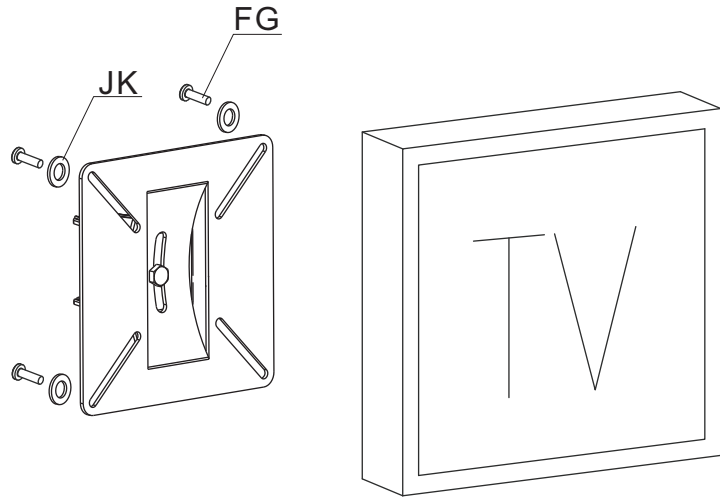

3543G

MUST BE FITTED BY A PROFESSIONAL

1		WALL PLATE	x1	M		M4x12mm Cross round screw	x4
				<div data-bbox="1120 231 1176 295" style="font-size: 2em; font-weight: bold; text-align: center;">1</div> 			

3