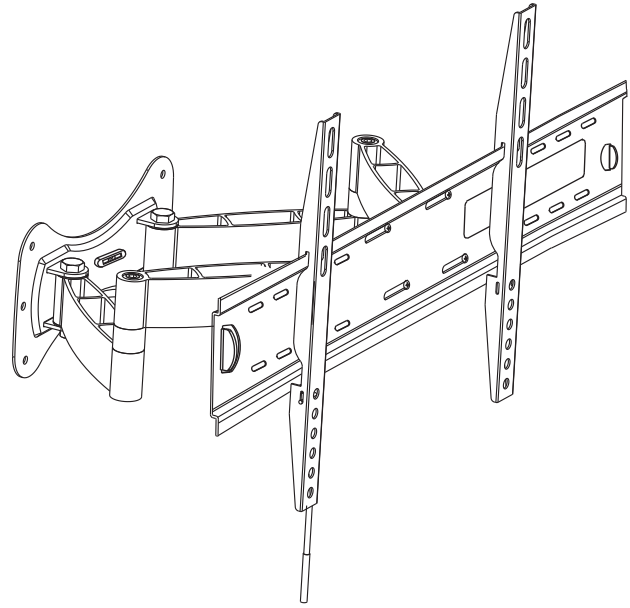

3556G

MUST BE FITTED BY A PROFESSIONAL

1		WALL PLATE & FRONT PLATE	x1
2		ARMS FOR TV	x2
3		Extendable latch pull	x1
A		M5.3x40mm screw	x6
B		WALL PLUG	x6
C		SPIRIT LEVEL	x1
D		M6x20mm Cross round screw	x4
E		M8x16mm Cross round screw	x4
F		Φ6x16 washer	x4
G		Φ8 washer	x4
H		Φ6 plastic spacer	x4
I		4mm ALLEN KEY	x1
J		6mm ALLEN KEY	x1
K		M8x16mm Cross round screw	x4
L		Plastic cover 1	x4

1

2

3

5

4

MUST BE FITTED BY A PROFESSIONAL