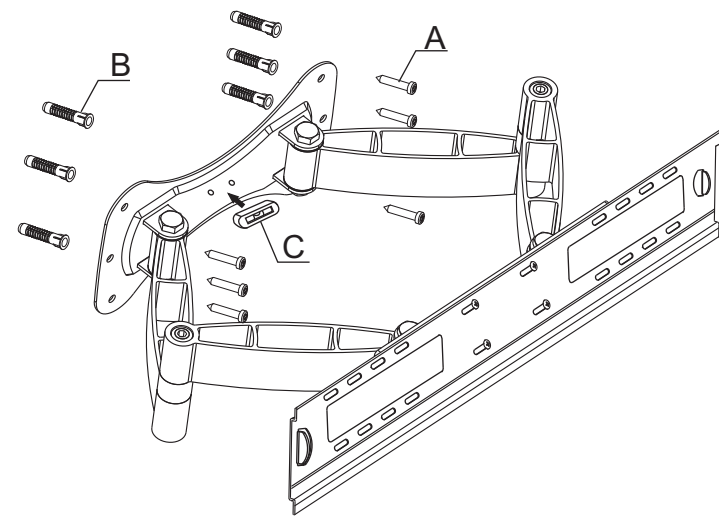

3556G

MUST BE FITTED BY A PROFESSIONAL

1		WALL PLATE & FRONT PLATE	x1
2		ARMS FOR TV	x2
3		Extendable latch pull	x1
A		M5.3x40mm screw	x6
B		WALL PLUG	x6
C		SPIRIT LEVEL	x1
D		M6x20mm Cross round screw	x4
E		M8x16mm Cross round screw	x4
F		Φ6x16 washer	x4
G		Φ8 washer	x4
H		Φ6 plastic spacer	x4
I		4mm ALLEN KEY	x1
J		6mm ALLEN KEY	x1
K		M8x16mm Cross round screw	x4
L		Plastic cover 1	x4

1

2

3

5

4

MUST BE FITTED BY A PROFESSIONAL