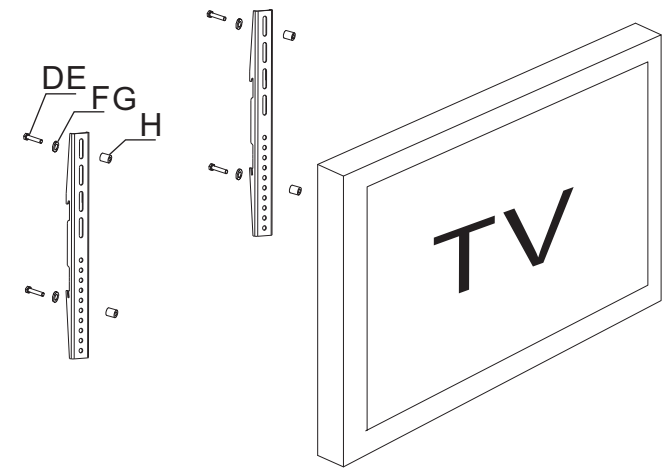

3556G

MUST BE FITTED BY A PROFESSIONAL

1		WALL PLATE & FRONT PLATE	x1
2		ARMS FOR TV	x2
3		Extendable latch pull	x1
A		M5.3x40mm screw	x6
B		WALL PLUG	x6
C		SPIRIT LEVEL	x1
D		M6x20mm Cross round screw	x4
E		M8x16mm Cross round screw	x4
F		Φ6x16 washer	x4
G		Φ8 washer	x4
H		Φ6 plastic spacer	x4
I		4mm ALLEN KEY	x1
J		6mm ALLEN KEY	x1
K		M8x16mm Cross round screw	x4
L		Plastic cover 1	x4

1

2