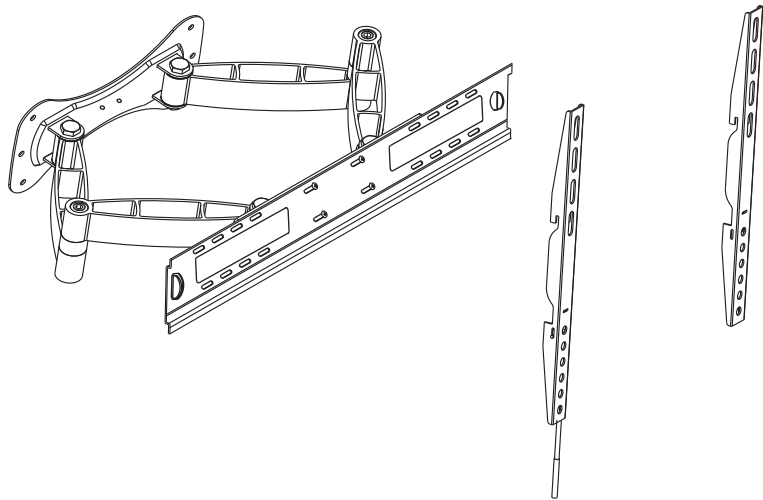

3556G

MUST BE FITTED BY A PROFESSIONAL

1		WALL PLATE & FRONT PLATE	x1
2		ARMS FOR TV	x2
3		Extendable latch pull	x1
A		M5.3x40mm screw	x6
B		WALL PLUG	x6
C		SPIRIT LEVEL	x1
D		M6x20mm Cross round screw	x4
E		M8x16mm Cross round screw	x4
F		Φ6x16 washer	x4
G		Φ8 washer	x4
H		Φ6 plastic spacer	x4
I		4mm ALLEN KEY	x1
J		6mm ALLEN KEY	x1
K		M8x16mm Cross round screw	x4
L		Plastic cover 1	x4

1

2

3

5

4

MUST BE FITTED BY A PROFESSIONAL