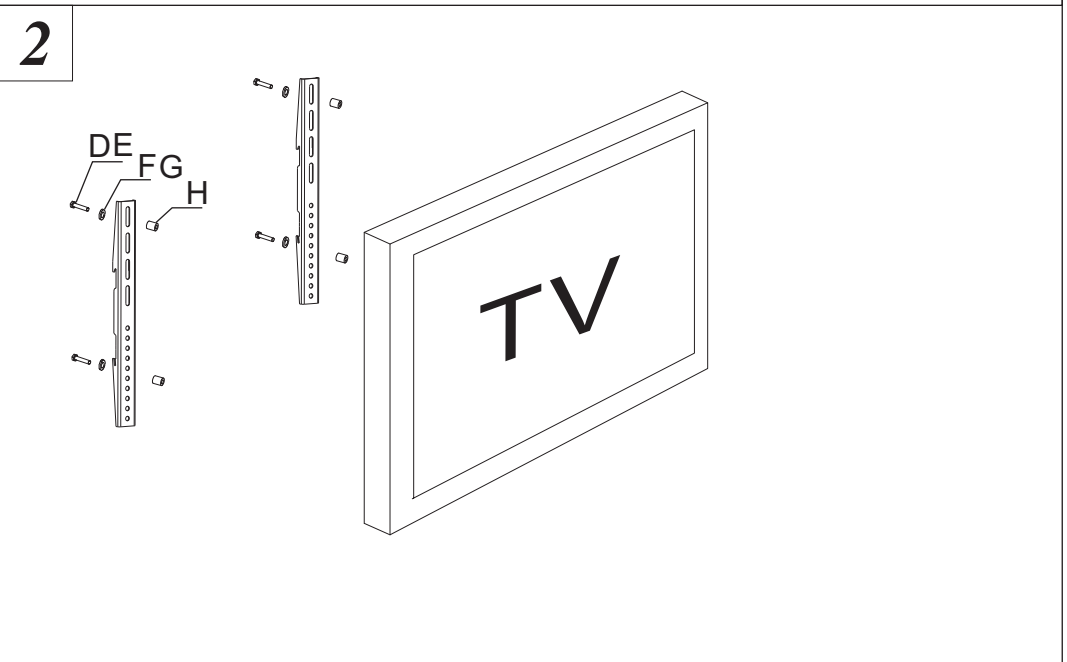

3557G

MUST BE FITTED BY A PROFESSIONAL

1		WALL PLATE & FRONT PLATE	x1
2		ARMS FOR TV	x2
3		Extendable latch pull	x1
A		M5.3x40mm screw	x6
B		WALL PLUG	x6
C		SPIRIT LEVEL	x1
D		M6x20mm Cross round screw	x4
E		M8x16mm Cross round screw	x4
F		Φ6x16 washer	x4
G		Φ8 washer	x4
H		Φ6 plastic spacer	x4
I		4mm ALLEN KEY	x1
J		6mm ALLEN KEY	x1
K		M8x16mm Cross round screw	x4
L		Plastic cover 1	x4