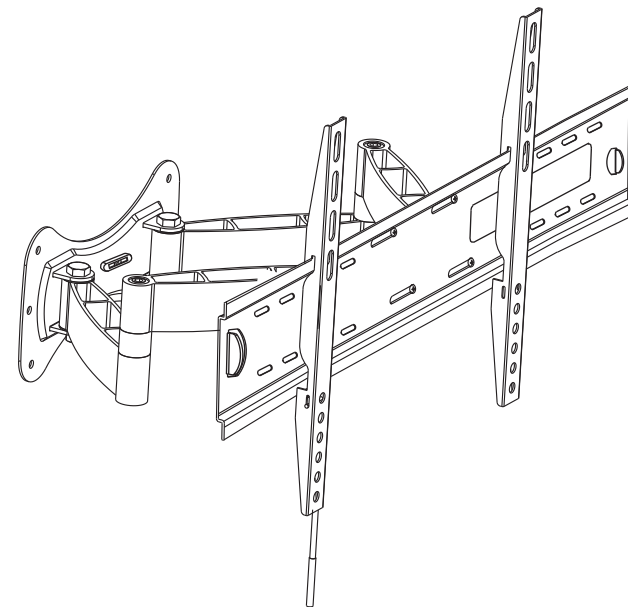

3557G

MUST BE FITTED BY A PROFESSIONAL

1		WALL PLATE & FRONT PLATE	x1
2		ARMS FOR TV	x2
3		Extendable latch pull	x1
A		M5.3x40mm screw	x6
B		WALL PLUG	x6
C		SPIRIT LEVEL	x1
D		M6x20mm Cross round screw	x4
E		M8x16mm Cross round screw	x4
F		Φ6x16 washer	x4
G		Φ8 washer	x4
H		Φ6 plastic spacer	x4
I		4mm ALLEN KEY	x1
J		6mm ALLEN KEY	x1
K		M8x16mm Cross round screw	x4
L		Plastic cover 1	x4

3

5

4

MUST BE FITTED BY A PROFESSIONAL