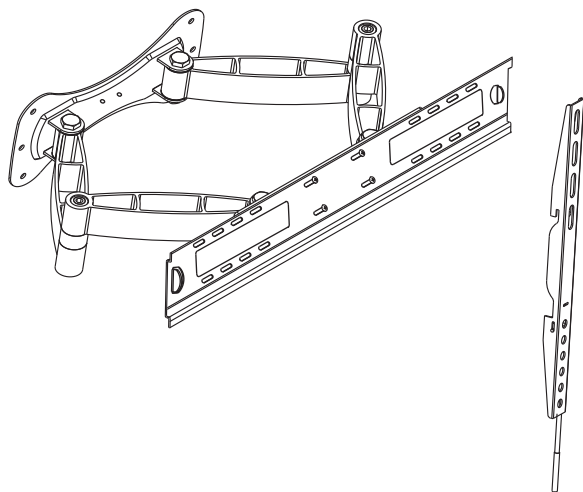

3557G

MUST BE FITTED BY A PROFESSIONAL

1		WALL PLATE & FRONT PLATE	x1
2		ARMS FOR TV	x2
3		Extendable latch pull	x1
A		M5.3x40mm screw	x6
B		WALL PLUG	x6
C		SPIRIT LEVEL	x1
D		M6x20mm Cross round screw	x4
E		M8x16mm Cross round screw	x4
F		Φ6x16 washer	x4
G		Φ8 washer	x4
H		Φ6 plastic spacer	x4
I		4mm ALLEN KEY	x1
J		6mm ALLEN KEY	x1
K		M8x16mm Cross round screw	x4
L		Plastic cover 1	x4

3

5

4

MUST BE FITTED BY A PROFESSIONAL