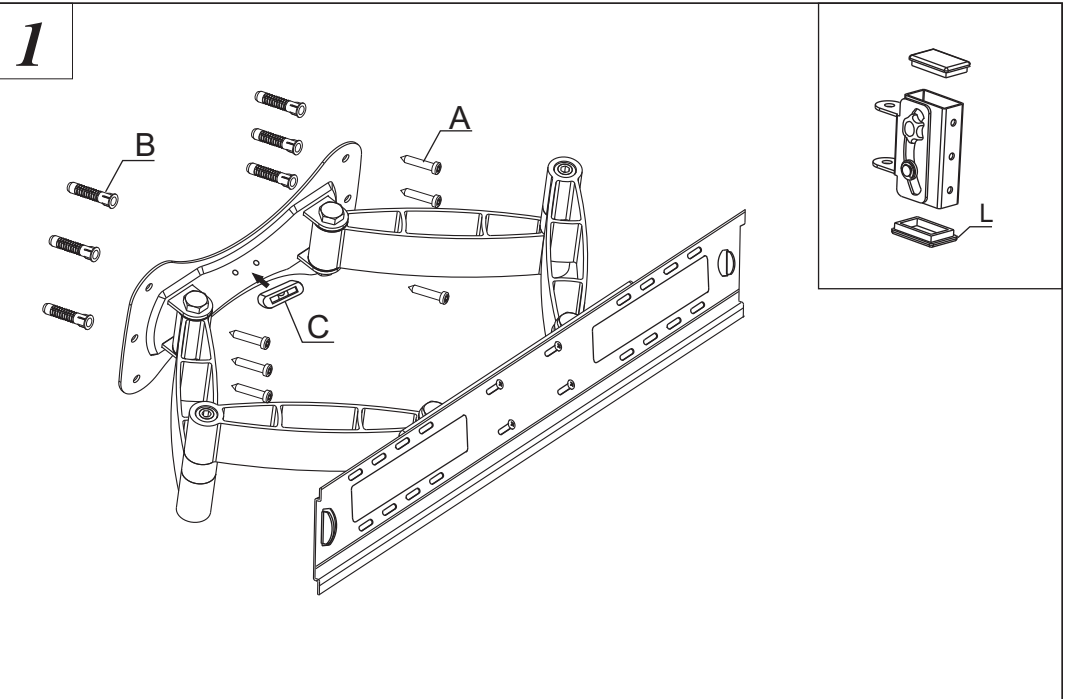

3557G

MUST BE FITTED BY A PROFESSIONAL

1		WALL PLATE & FRONT PLATE	x1
2		ARMS FOR TV	x2
3		Extendable latch pull	x1
A		M5.3x40mm screw	x6
B		WALL PLUG	x6
C		SPIRIT LEVEL	x1
D		M6x20mm Cross round screw	x4
E		M8x16mm Cross round screw	x4
F		Φ6x16 washer	x4
G		Φ8 washer	x4
H		Φ6 plastic spacer	x4
I		4mm ALLEN KEY	x1
J		6mm ALLEN KEY	x1
K		M8x16mm Cross round screw	x4
L		Plastic cover 1	x4

3

5

4

MUST BE FITTED BY A PROFESSIONAL