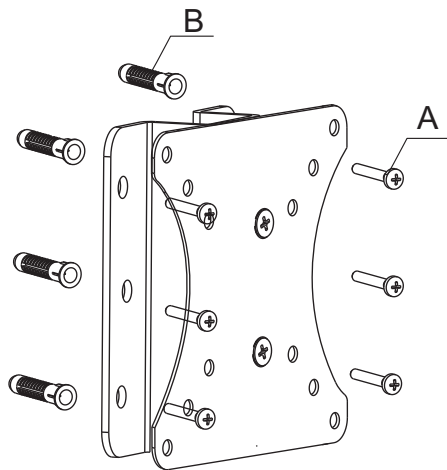

3544G

MUST BE FITTED BY A PROFESSIONAL

| | | | | |
|---|---|---------------------------|----|---|
| 1 |  | WALL&FRONT PLATE | x1 | 2  |
| A |  | M5x30mm screw | x6 | |
| B |  | WALL PLUG | x6 | |
| C |  | M4x12mm Cross round screw | x4 | |
| D |  | M5x12mm Cross round screw | x4 | |
| E |  | M5 washer | x4 | |

1

MUST BE FITTED BY A PROFESSIONAL