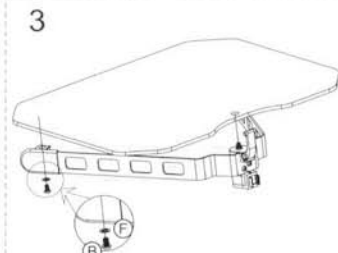

Manual Instruction

Part 1

10kg/22lbs

Part 2

VESA50/75/100/100x200/200x200mm

30kg/66lbs

Bag 1

(A) M5x10 x2	(C) M5x50 x6	(E) x1	(G) 3mm x1
(B) M5x6 x2	(D) Ø6x36 x6	(F) Ø 14x65 x2	

Bag 2

(H) M4x13 x4	(J) M5x13 x4	(L) M6x13 x4	(N) M4x12 x2
(I) M4x10 x4	(K) M5x10 x4	(M) M6x10 x4	

7

8

9

10