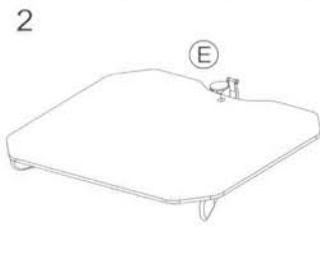

Manual Instruction

Part 1

10kg/22lbs

Part 2

VESA50/75/100/100x200/200x200mm

30kg/66lbs

Bag 1

(A) M5x10 x2	(C) M5x50 x6	(E) x1	(G) 3mm x1
(B) M5x6 x2	(D) Ø6x36 x6	(F) Ø 14x65 x2	

Bag 2

(H) M4x13 x4	(J) M5x13 x4	(L) M6x13 x4	(N) M4x12 x2
(I) M4x10 x4	(K) M5x10 x4	(M) M6x10 x4	

7

8

9

10