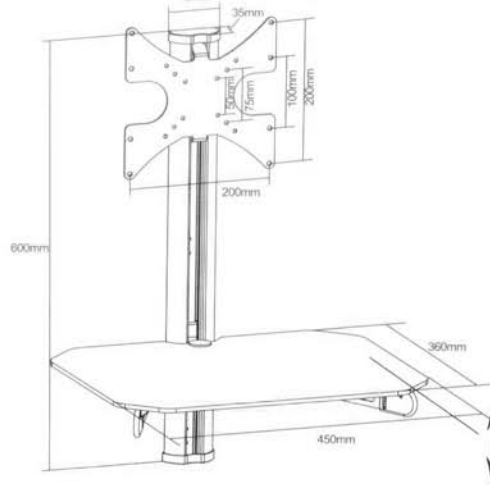

Manual Instruction

Part 1

10kg/22lbs

Part 2

VESA50/75/100/100x200/200x200mm

30kg/66lbs

Bag 1

(A) M5x10 x2	(C) M5x50 x6	(E) x1	(G) 3mm x1
(B) M5x6 x2	(D) Ø6x36 x6	(F) Ø 14x65 x2	

Bag 2

(H) M4x13 x4	(J) M5x13 x4	(L) M6x13 x4	(N) M4x12 x2
(I) M4x10 x4	(K) M5x10 x4	(M) M6x10 x4	

7

8

9

10